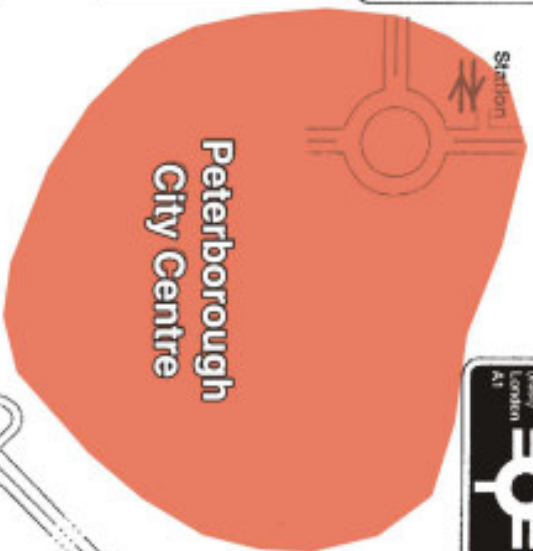

Sleatford  
 A15

From Norwich/Wisbech A47 - follow signs for Leicester A47 and North A1. Ensure you take the Northern Route around city until reaching sign showing 'London A1, Northampton A605' (Junction 15)

From Leicester A47 - turn off dual carriageway at "City Centre", "Ortons". On your right you should see the Thomas Cook HQ (Junction 15)

From London A1 and Northampton A605 just follow City Centre signs (Junctions 3 and 33)